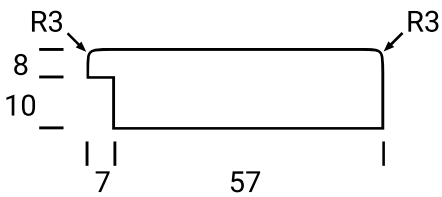

EPSOM 10

Platinum Series

Min H = 100mm Min W = 100mm

Max door H = 2400mm

4, 6, 8 or 10 lites

Min H = 100mm

Min H = 100mm